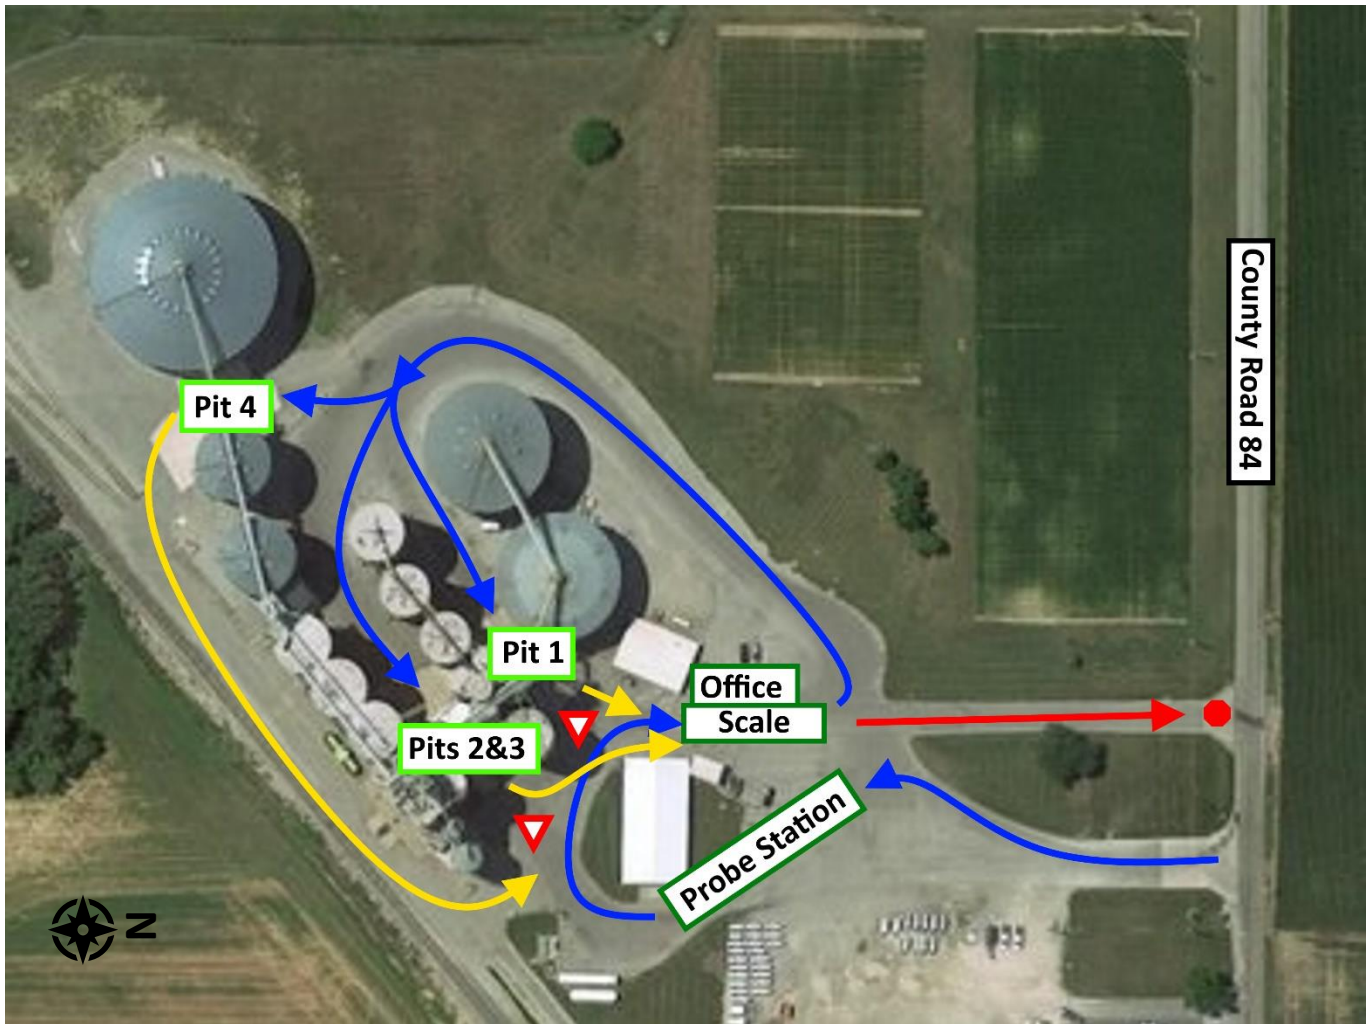

Welcome to

West Findlay Grain

Notes:

Please enter our facility from the east drive off County Road 84 and proceed towards the probe station. Be sure your tarp is open and stop once signaled. Once given the green light, proceed around the building to the scales, heading north. Once weighed, you will be given your pit assignment. Pull off the scales and to your assigned pit. Once empty, proceed towards the scales, yielding to all inbound trucks from the probe station. Upon retrieval of your scale ticket, you may exit our facility onto County Road 84 using the west drive. Thank you for visiting, and for your continued support of Legacy Farmers Cooperative.

Legend:

-  Inbound
-  Outbound
-  Exit Facility
-  Stop
-  Yield